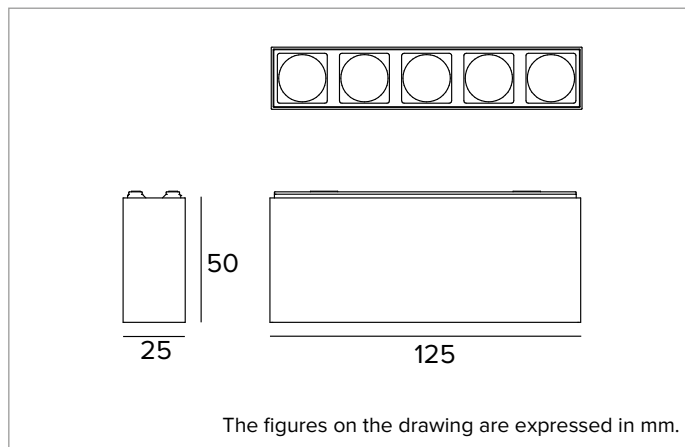

SOURCE

Hugh efficiency Ra90 LED Emitter.

Energy efficiency class: F

Nominal power: 7,3W

Nominal flux: 704lm

Colour rendering index: 90

Rf: 90.9

Rg: 101.1

CCT nominal: 4000K

SDCM: 2

Lifetime (L80/B10): >50000h tq +25°C

ILLUMINOTECHNICAL CHARACTERISTICS

The medium wide flood optical system has acrylic lenses and a black polycarbonate frame. The light is suitable for installation in work environments UGR<19 (EN12464-1).

Optic: LENS

Beam angles: MWFL

Optical efficiency: 72%

Fixture flux: 508lm

Luminous efficacy: 61lm/W

Photobiological safety: Compliant with RG1 low risk group

MECHANICAL CHARACTERISTICS

White painted die-cast aluminium body. Multiple fixed light, 125x25mm.

Colour and finish: Plaster white

Dimensions: 25x125mm

Weight: 0.13Kg

Version: 5X CASAMBI

Degree of protection: IP20

ELECTRICAL CHARACTERISTICS

Fixture Power: 8W

Power supply: 48Vdc

Insulation Class: CLASS 3

Class F: YES

Ambient temperature: 0°C / +25°C

INSTALLATION

Extremely rapid, versatile and simple mechanical and electrical coupling system using magnets which support the fixture on the Power Track and feed power inside the fixture on all versions.

NOTES

Integrated Casambi control system (Casambi Ready). DALI control system available using a special accessory. 110-277Vac version available on request.

WARRANTY

5 years.

Due to the technological evolution of the electronic components, the data provided may be updated, and as such, confirmation must be requested during the order process.

Luminous flux and power supply have +/-10% tolerances with respect to the indicated value. tq +25°C (CIE 121).

We reserve the right to make technical changes.

Targetti Sankey S.r.l.
Via Pratese, 164
50145 Firenze - Italy
Tel: +39 055 37911
targetti.com
targetti@targetti.com

CCIAA Firenze
Share Capital:
€ 500.000,00
VAT N. (IT):
01537660480
R.E.A: FI-275656

TARGETTI